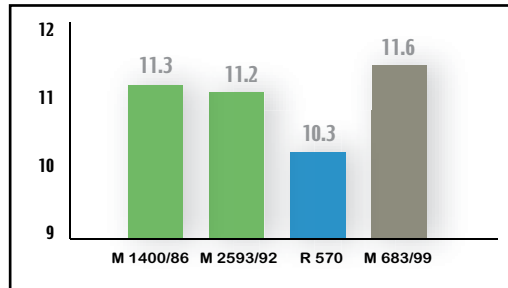

GENERAL features

- Growth habit → *fairly erect*
- Tillering → *fairly high*
- Stalk number → *medium*
- Stalk height → *fairly tall*
- Stalk diameter → *fairly large*
- Trashing → *fairly difficult*
- Flowering → *low to average*
- Germination → *good*
- Ratooning ability → *good*
- Ground coverage → *good*

DISEASE reaction

- Resistant to gumming
- Slightly susceptible to smut
- Susceptible to yellow spot
- Highly susceptible to leaf scald

M 683/99

INTERNODES

- Yellowish with a greenish tinge when freshly trashed; greenish yellow with a pinkish tinge when exposed to sunlight
- Medium length
- Fairly large diameter
- Cylindrical, slightly zigzagging
- Medium waxiness
- One to two rows of root primordia
- Narrow, brownish yellow growth ring
- Shallow bud groove extending to two-thirds of the internode

RESULTS from trials

Mean sugar yield (tha⁻¹) at mid-season and late-season harvests

Mean of plant cane and 2 ratoons

Mon Loisir - L2 soil (Rainfed)

Rainfall: 1400 mm - Altitude: 168 m