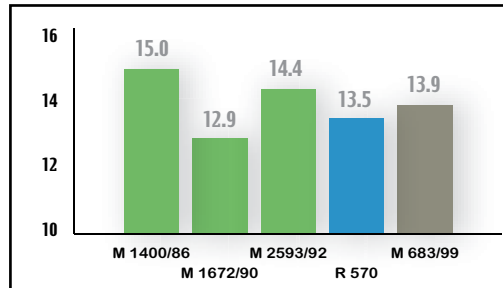

## RESULTS from trials

### Mean sugar yield (tha<sup>-1</sup>) at mid-season and late-season harvests

Mean of plant cane and 2 ratoons

Mon Loisir - L2 soil (Rainfed)

Rainfall: 1400 mm - Altitude: 168 m

Mean of plant cane and 3 ratoons