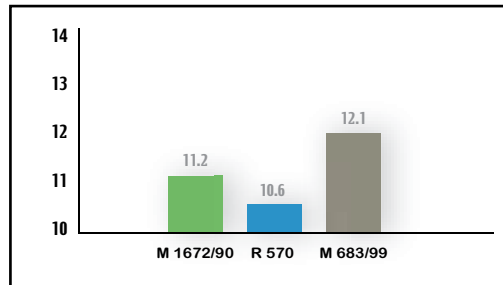

Medine - P1 soil (Irrigated)

Rainfall: 700 mm - Altitude: 100 m

Mean of 2 ratoons

Medine - L1 soil (Irrigated)

Rainfall: 1800 mm - Altitude: 168 m

Mean of plant cane and 2 ratoons

Belle Vue - P2 soil (Rainfed)