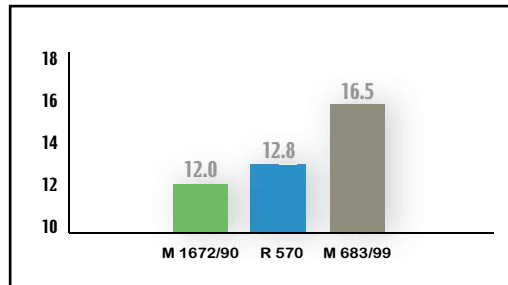

Mean of 2 ratoons

Medine - L1 soil (Irrigated)

Rainfall: 1800 mm - Altitude: 168 m